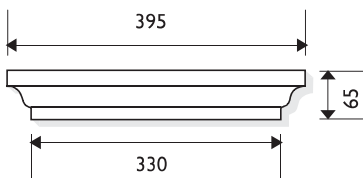

S415 Make to Order

Pier Capping Sheet 2.

S402 Stock

S535 Stock

B320C Make to Order

B260C Make to Order

K675C Make to Order

B125C

B250C Stock

Wall Capping Options.

T700 Plain Pitch

T701

T702

N112 Double Bullnose
Note 3 sided bullnose available.

N132 Double Bullnose
Note 3 sided bullnose available.

N430 Double Bullnose
(Made to order)