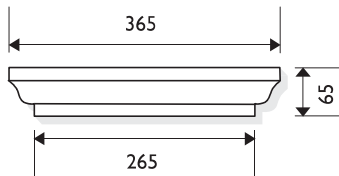

Pier Capping Sheet I

S305 Make to Order

S510 Stock

S315 Make to Order

S520 Make to Order

S530 Make to Order

S405 Make to Order

S605 Make to Order

S415 Make to Order

Pier Capping Sheet 2.

S402 Stock

S535 Stock

B320C Make to Order

B260C Make to Order

K675C Make to Order

B125C

B250C Stock

Wall Capping Options.

T700 Plain Pitch

T701

T702

N112 Double Bullnose
Note 3 sided bullnose available.

N132 Double Bullnose
Note 3 sided bullnose available.

N430 Double Bullnose
(Made to order)