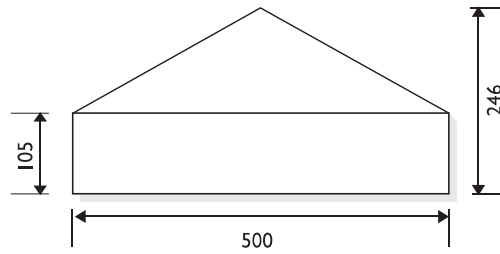

Pier Capping Sheet I

S305 Make to Order

S510 Stock

S315 Make to Order

S520 Make to Order

S530 Make to Order

S405 Make to Order

S605 Make to Order

S415 Make to Order

Pier Capping Sheet 2.

S402 Stock

S535 Stock

B320C Make to Order

B260C Make to Order

K675C Make to Order

B125C

B250C Stock

Wall Capping Options.

T700 Plain Pitch

T701

T702

N112 Double Bullnose
Note 3 sided bullnose available.

N132 Double Bullnose
Note 3 sided bullnose available.

N430 Double Bullnose
(Made to order)