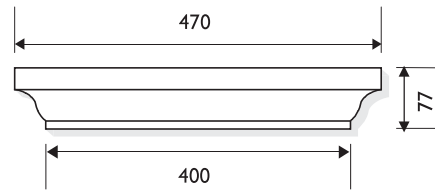

Pier Capping Sheet I

S305 Make to Order

S510 Stock

S315 Make to Order

S520 Make to Order

S530 Make to Order

S405 Make to Order

S605 Make to Order

S415 Make to Order

Pier Capping Sheet 2.

S402 Stock

S535 Stock

B320C Make to Order

B260C Make to Order

K675C Make to Order

B125C

B250C Stock

Wall Capping Options.

T700 Plain Pitch

T701

T702

N112 Double Bullnose
Note 3 sided bullnose available.

N132 Double Bullnose
Note 3 sided bullnose available.

N430 Double Bullnose
(Made to order)