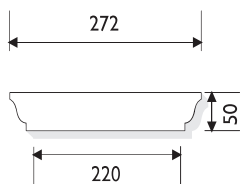

S415 Make to Order

Pier Capping Sheet 2.

S402 Stock

S535 Stock

B320C Make to Order

B260C Make to Order

K675C Make to Order

B125C

B250C Stock

Wall Capping Options.

T700 Plain Pitch

T701

T702

N112 Double Bullnose
Note 3 sided bullnose available.

N132 Double Bullnose
Note 3 sided bullnose available.

N430 Double Bullnose
(Made to order)

N434 Double Bullnose
(Made to order)

T204

T205