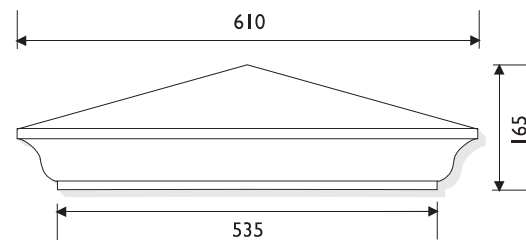

Pier Capping Sheet I

S305 Make to Order

S510 Stock

S315 Make to Order

S520 Make to Order

S530 Make to Order

S405 Make to Order

S605 Make to Order

S415 Make to Order

Pier Capping Sheet 2.

S402 Stock

S535 Stock

B320C Make to Order

B260C Make to Order

K675C Make to Order

B125C

B250C Stock

Wall Capping Options.

T700 Plain Pitch

T701

T702

N112 Double Bullnose
Note 3 sided bullnose available.

N132 Double Bullnose
Note 3 sided bullnose available.

N430 Double Bullnose
(Made to order)