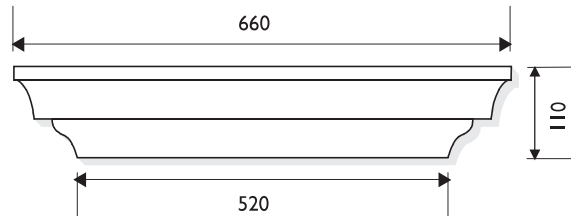

Pier Capping Sheet I

S305 Make to Order

S510 Stock

S315 Make to Order

S520 Make to Order

S530 Make to Order

S405 Make to Order

S605 Make to Order

S415 Make to Order

Pier Capping Sheet 2.

S402 Stock

S535 Stock

B320C Make to Order

B260C Make to Order

K675C Make to Order

B125C

B250C Stock

Wall Capping Options.

T700 Plain Pitch

T701

T702

N112 Double Bullnose
Note 3 sided bullnose available.

N132 Double Bullnose
Note 3 sided bullnose available.

N430 Double Bullnose
(Made to order)