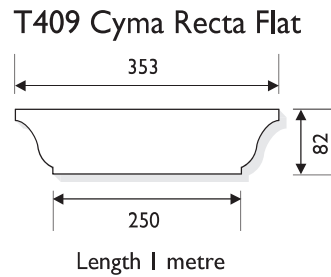

Pier Capping Sheet I

S305 Make to Order

S510 Stock

S315 Make to Order

S520 Make to Order

S530 Make to Order

S405 Make to Order

S605 Make to Order

S415 Make to Order

Pier Capping Sheet 2.

S402 Stock

S535 Stock

B320C Make to Order

B260C Make to Order

K675C Make to Order

B125C

B250C Stock

Wall Capping Options.

T700 Plain Pitch

T701

T702

N112 Double Bullnose
Note 3 sided bullnose available.

N132 Double Bullnose
Note 3 sided bullnose available.

N430 Double Bullnose
(Made to order)