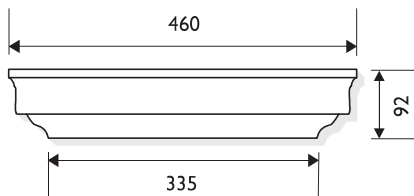

Pier Capping Sheet I

S305 Make to Order

S510 Stock

S315 Make to Order

S520 Make to Order

S530 Make to Order

S405 Make to Order

S605 Make to Order

S415 Make to Order

Pier Capping Sheet 2.

S402 Stock

S535 Stock

B320C Make to Order

B260C Make to Order

K675C Make to Order

B125C

B250C Stock

Wall Capping Options.

T700 Plain Pitch

T701

T702

N112 Double Bullnose
Note 3 sided bullnose available.

N132 Double Bullnose
Note 3 sided bullnose available.

N430 Double Bullnose
(Made to order)